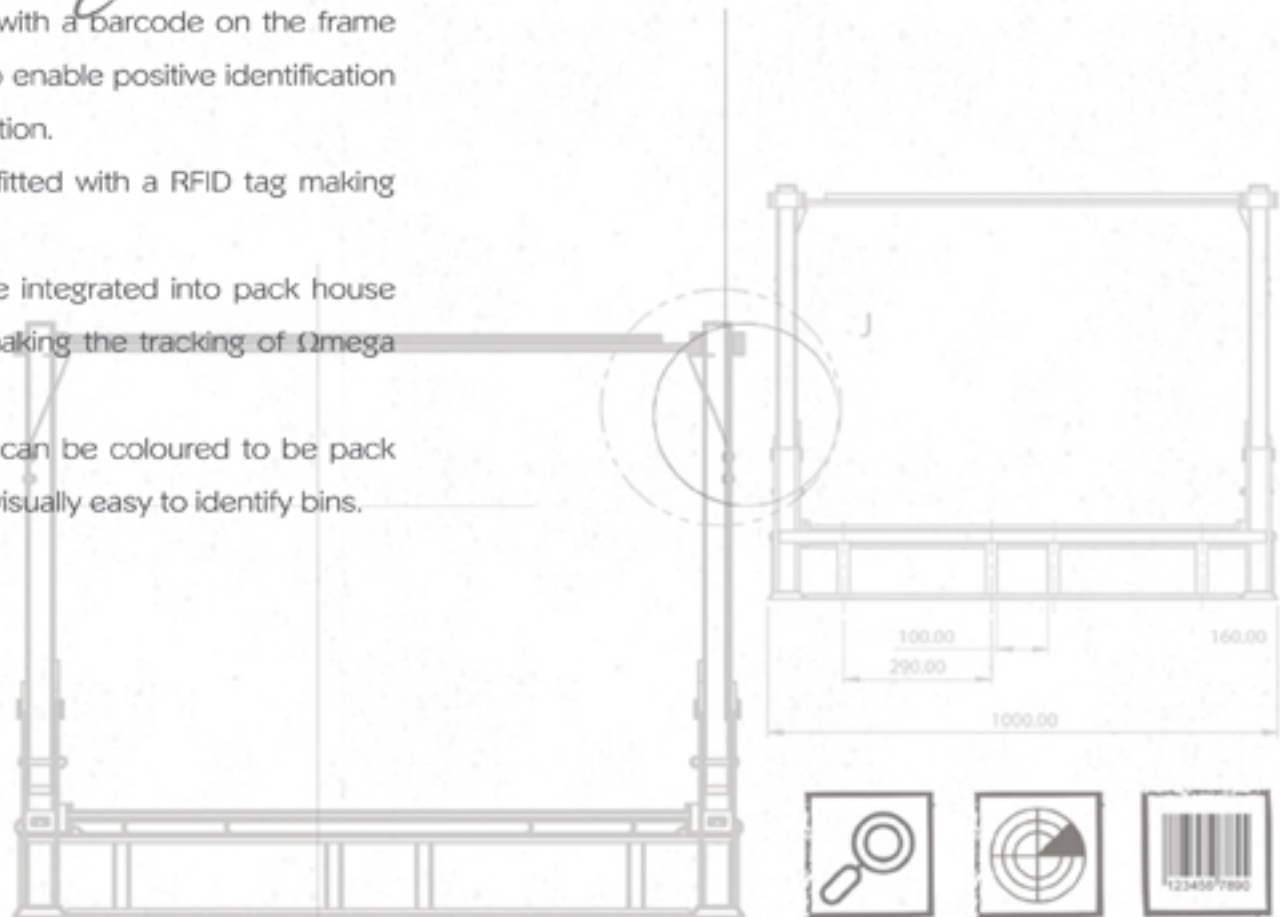

TRACE - *ability*

- The Ω mega bin is fitted with a barcode on the frame which can be scanned to enable positive identification for tracking and identification.
- The Ω mega bin can be fitted with a RFID tag making tracking effortless.
- The tracking data can be integrated into pack house management software making the tracking of Ω mega bin human independent.
- The Ω mega bin material can be coloured to be pack house specific making it visually easy to identify bins.