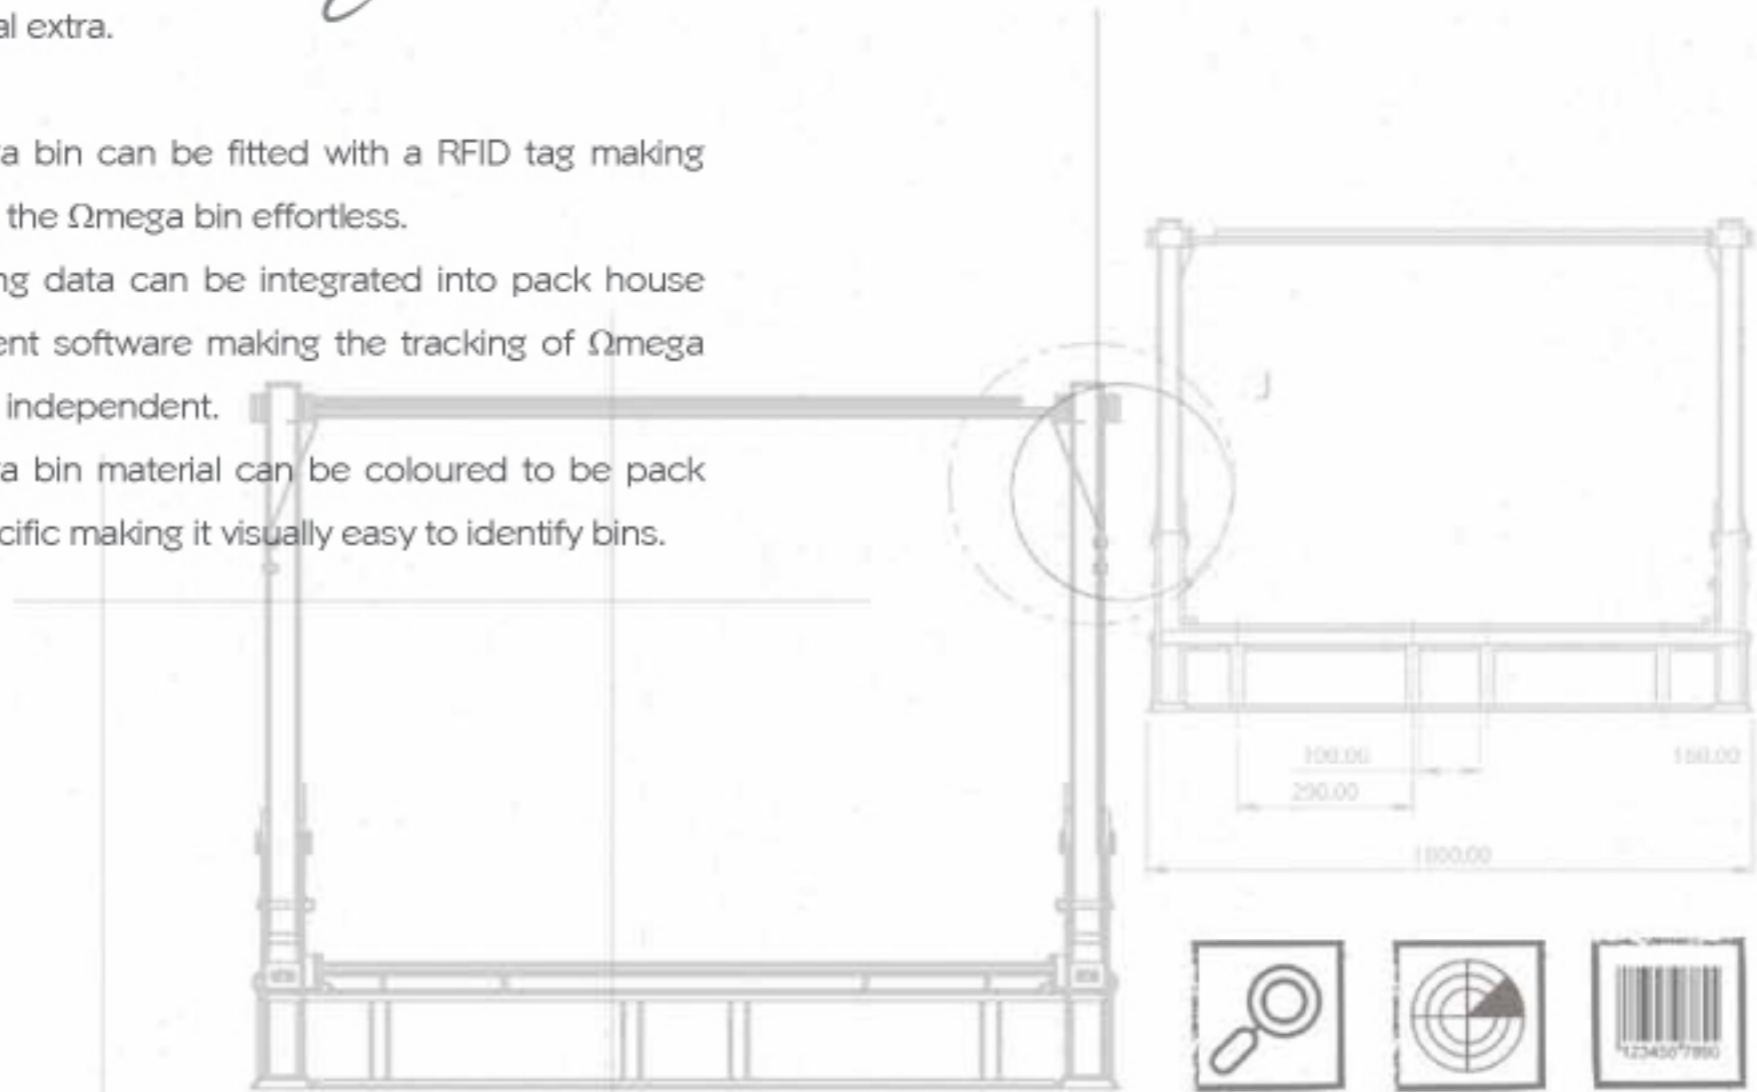

TRACE - *ability*

- *** Optional extra.
- The Ω mega bin can be fitted with a RFID tag making tracking of the Ω mega bin effortless.
- The tracking data can be integrated into pack house management software making the tracking of Ω mega bin human independent.
- The Ω mega bin material can be coloured to be pack house specific making it visually easy to identify bins.